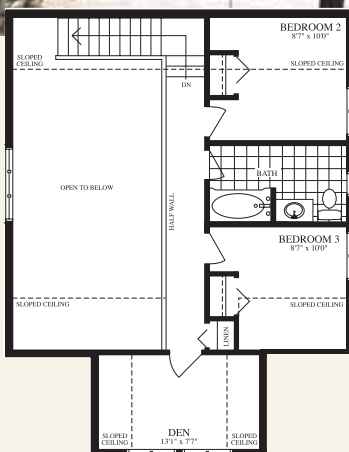

The Griffin

Lakewood

FEATURES

- Taupe Cape Cod siding on both cottage and garage
- 22' x 22' detached garage
- Upgraded flooring cabinetry and lighting fixtures
- Custom window blind package
- Extended master bedroom
- Fireplace

1610 Sq. Ft.

The Griffin

A Charming Cottage

The Griffin is a 1610 sq. ft. cottage featuring an efficient kitchen and roomy living/dining area designed for easy living.

Both the living room and the main floor master bedroom open onto a fabulous deck.

There are 3 more bedrooms with a 4-piece bath on the second level.

Lot size is 183' x 352' (1.77 acres)

\$329,000

+ HST

Model Home Hours:

By Appointment Only

Toll Free: 1-800-572-2162 • www.Lakewood.net

* Prices and specifications are subject to change without notice. E.&O.E. April 6, 2011