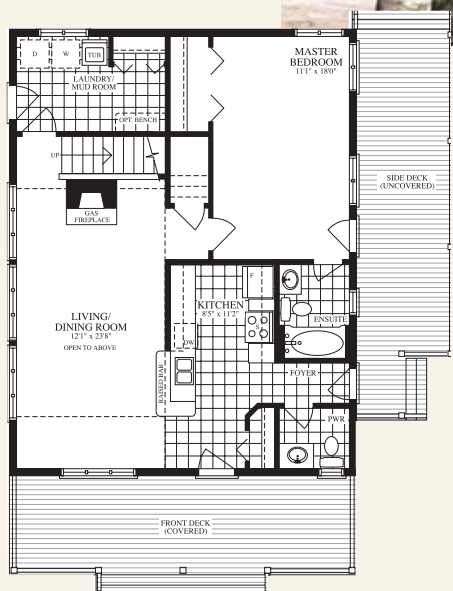

The Griffin

Lakewood

FEATURES

- Taupe Cape Cod siding on both cottage and garage
- 22' x 22' detached garage
- Upgraded flooring cabinetry and lighting fixtures
- Custom window blind package
- Extended master bedroom
- Fireplace

1610 Sq. Ft.

The Griffin

A Charming Cottage

The Griffin is a 1610 sq. ft. cottage featuring an efficient kitchen and roomy living/dining area designed for easy living.

Both the living room and the main floor master bedroom open onto a fabulous deck.

There are 3 more bedrooms with a 4-piece bath on the second level.

Lot size is 183' x 352' (1.77 acres)

\$329,000

+ HST

Model Home Hours:

By Appointment Only

Toll Free: 1-800-572-2162 • www.Lakewood.net

* Prices and specifications are subject to change without notice. E.&O.E. April 6, 2011